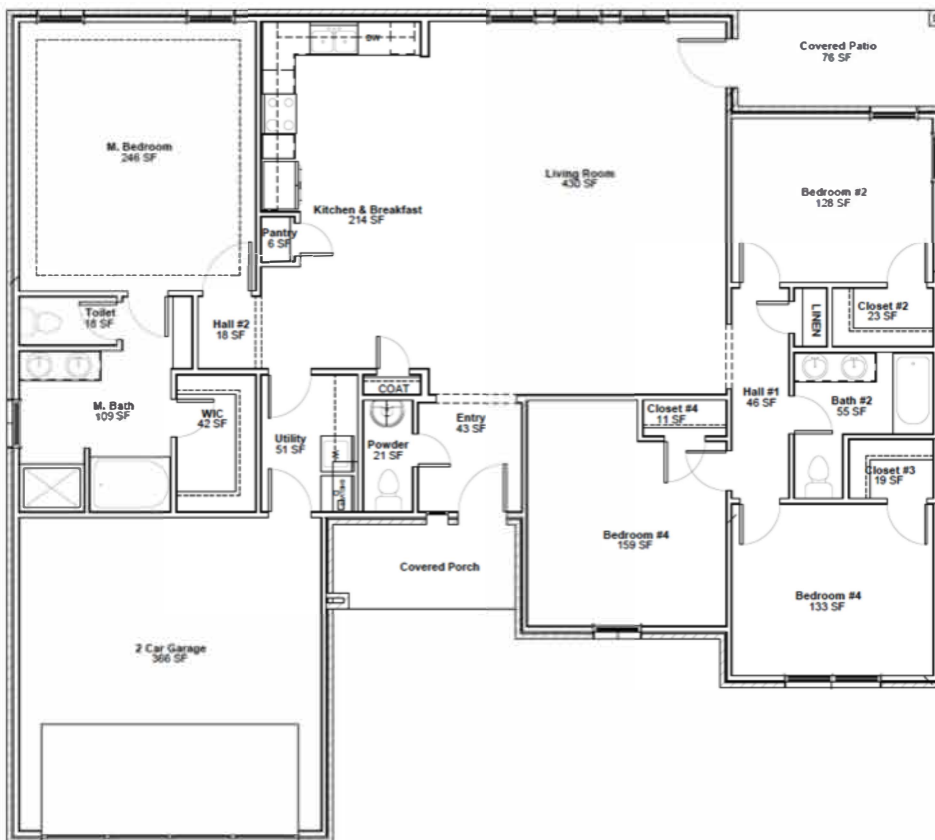

Willow

1,999 SQ FT

FEATURES

Single family home, one story, 4 bedrooms, 2.5 bathrooms, covered patio.

This beautiful home features a full brick exterior with hardy-plank eaves, and an architectural roof, post tension concrete slab, independently certified OG +E Energy Positive Home (exceeds Energy Star v2.5 qualifications).

- Elevation and 3D views may vary.
- Images are for illustrative purposes only.