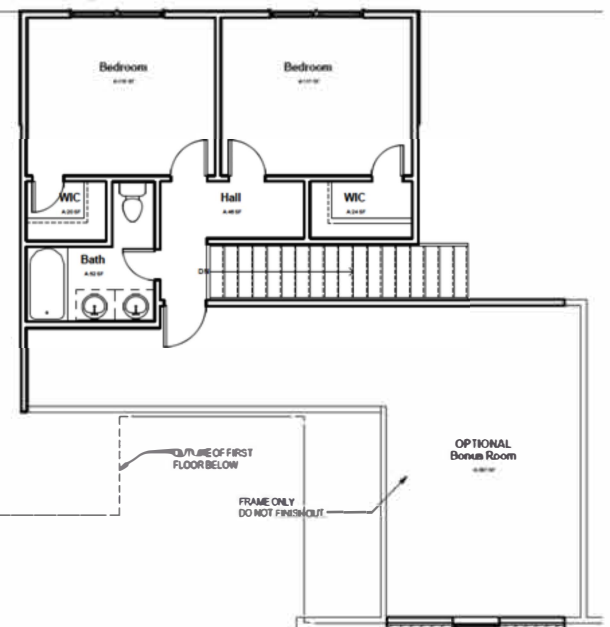

Caldwell

1,800 SQ FT

FEATURES

Single family home, two story, 3 bedrooms, 2.5 bathrooms, study, framed Bonus Room available.

This beautiful home features a full brick exterior with hardy-plank eaves, and an architectural roof, post tension concrete slab, independently certified OG+E Energy Positive Home

* Elevation and 3D views may vary.
* Images are for illustrative purposes only.