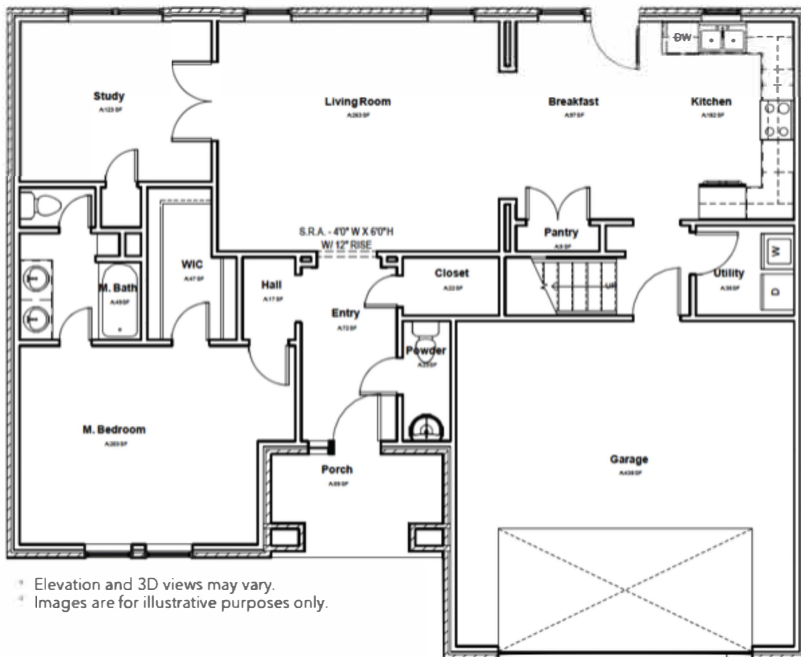

Caldwell

1,800 SQ FT

FEATURES

Single family home, two story, 3 bedrooms, 2.5 bathrooms, study, framed Bonus Room available.

This beautiful home features a full brick exterior with hardy-plank eaves, and an architectural roof, post tension concrete slab, independently certified OG+E Energy Positive Home

* Elevation and 3D views may vary.
* Images are for illustrative purposes only.