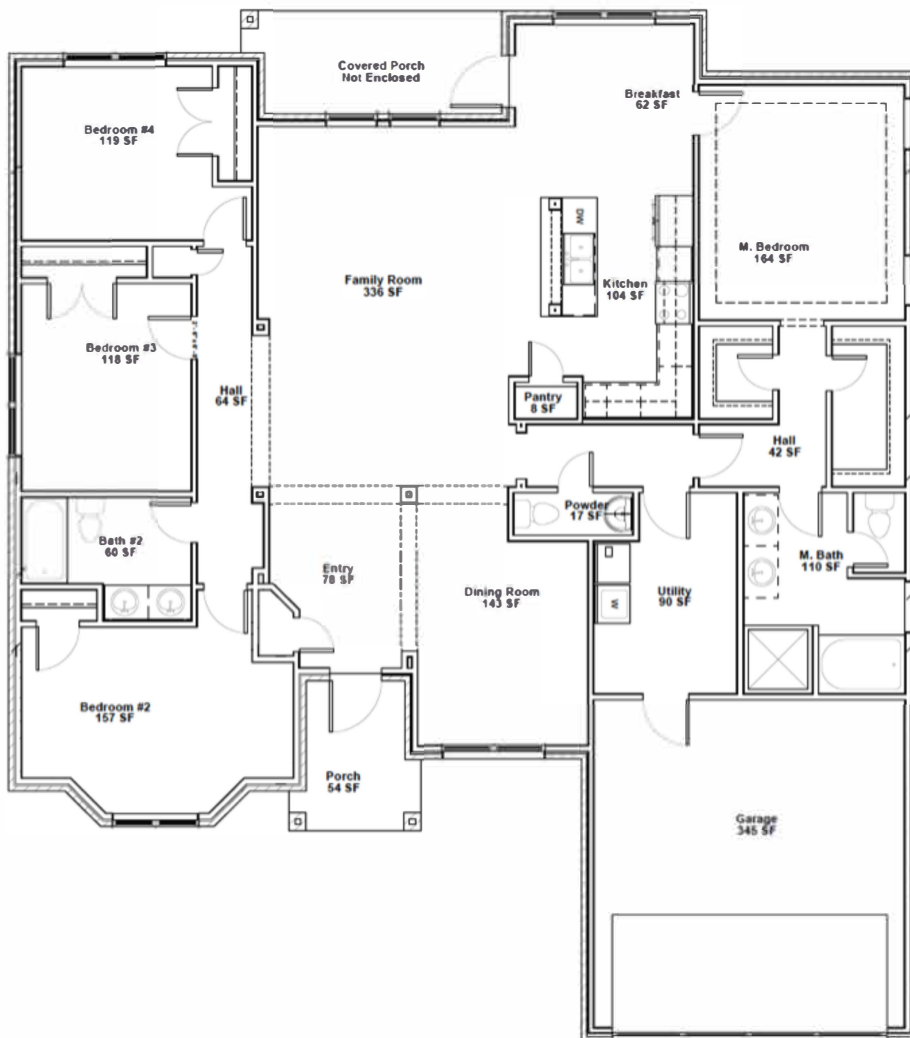

Palmetto

2,100 SQ FT

FEATURES

Single family home, one story, 4 Bedrooms, 2.5 bathrooms, covered rear porch.

This beautiful home features a full brick exterior with hardy-plank eaves, and an architectural roof, post tension concrete slab, independently certified OG +E Energy Positive Home (exceeds Energy Star v2.5 qualifications).

• Elevation and 3D views may vary.
• Images are for illustrative purposes only.