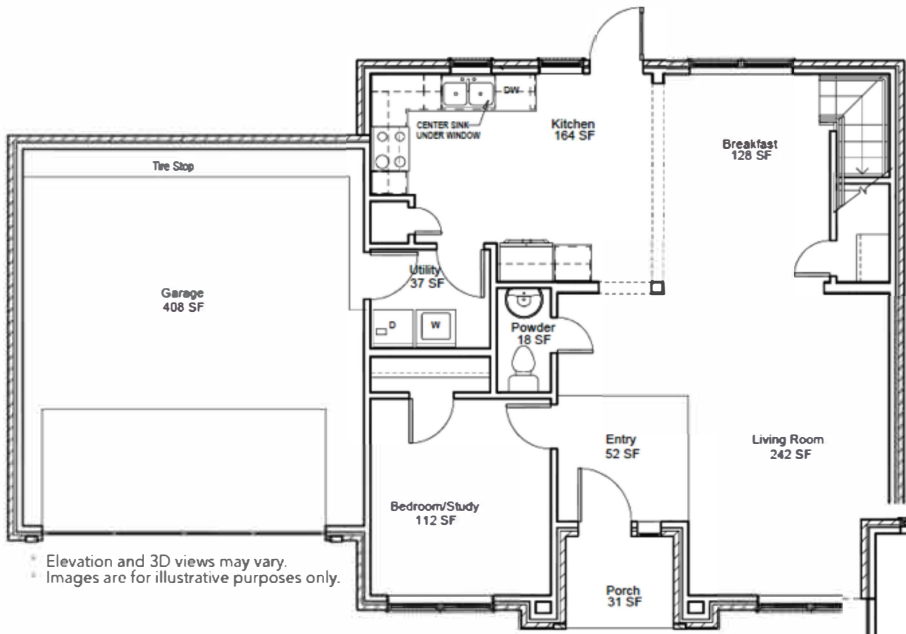

Avalon

1,780 SQ FT

FEATURES

Single family home, two story, 3 bedrooms, 2.5 bathrooms, study or 4th bedroom.

This beautiful home features a full brick exterior with hardy-plank eaves, and an architectural roof, post tension concrete slab, independently certified OG+E Energy Positive Home.

Elevation and 3D views may vary.
Images are for illustrative purposes only.