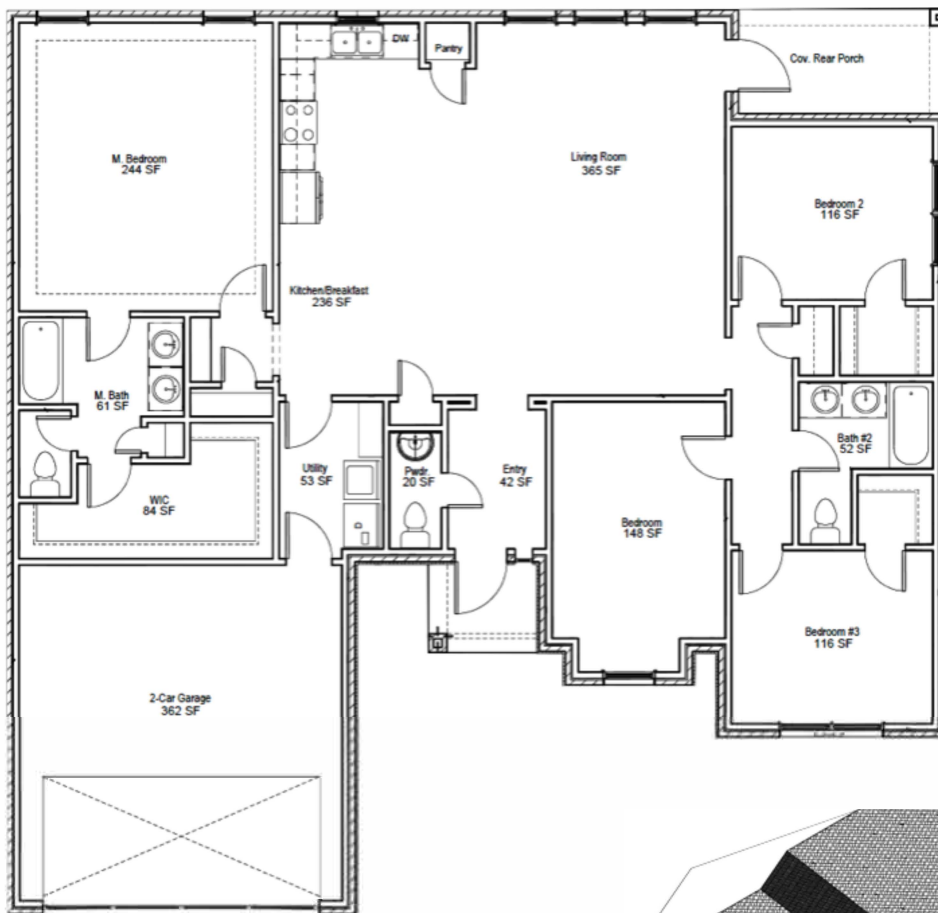

# Prescott

1,866 SQ FT

## FEATURES

Single family home, one story, 4 bedrooms, 2.5 bathrooms, covered rear porch.

This beautiful home features a full brick exterior with hardy-plank eaves, and an architectural roof, post tension concrete slab, independently certified OG +E Energy Positive Home (exceeds Energy Star v2.5 qualifications).

\* Elevation and 3D views may vary.  
\* Images are for illustrative purposes only.